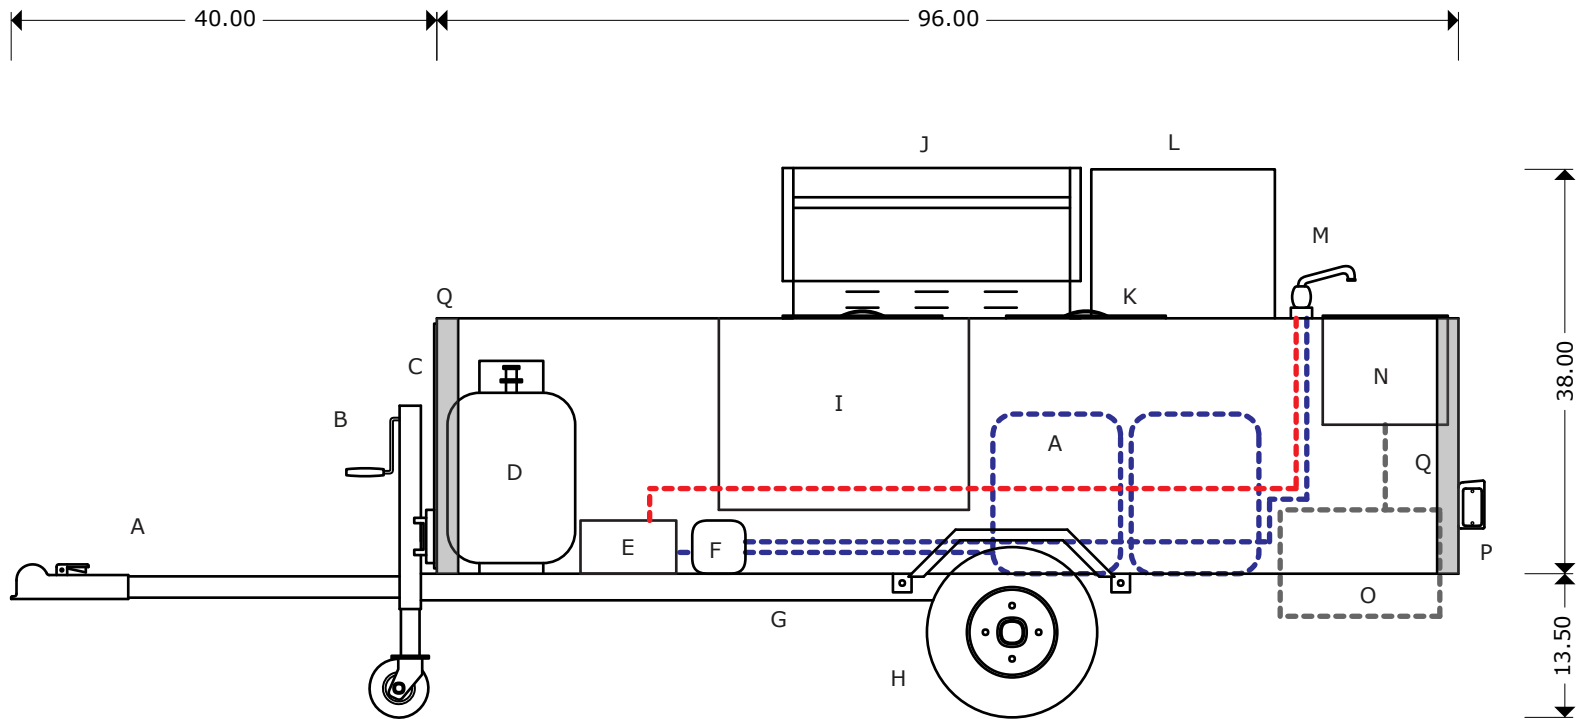

CALIFORNIA

Hot Dog
Cart Company

Right Side View:

734-507-1212

A-TOW BAR w/BALL COUPLER
 B-WHEEL LEVELING JACK
 C-SIDE DOOR ACCESS
 D-20 LB PROPANE TANK
 E-4 GAL WATER HEATER
 F-WATER PUMP
 G-TRAILER
 H-TIRE 4.8X8 STANDARD
 I-BEVERAGE BIN

J-GRILL
 K-LID
 L-REFRIGERATOR
 M-HOT+COLD WATER FAUCET
 N-SINK
 O-30 GAL WASTE WATER TANK
 P-TAIL LIGHT
 Q-UMBRELLA STAND

--- Cold water line
 --- Hot water line
 --- Gas line
 --- Wastewater line